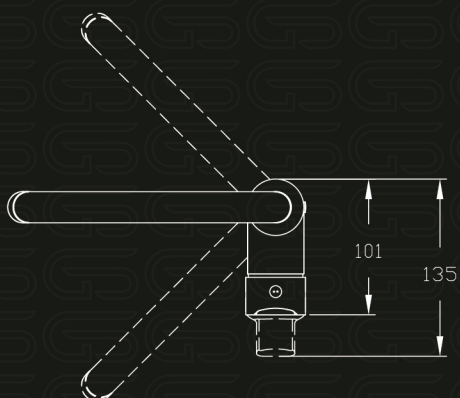

**Sky**

*Family*

Model Code

**GS** L1078-CP

خلاط مطبخ شجرة قنطره ماسورة متحركة  
Single Lever Kitchen Mixer With Swivel Tube Spout

CP GP BP RGP

Product Family : Sky  
 Product Code : GS L 1078-CP  
 Product Color : Nickel chrome plated  
 Available Color : CP GP BP RCP

Product Type : Kitchen Mixer  
 Main Material : Brass  
 Flexible Hose : G1/2"