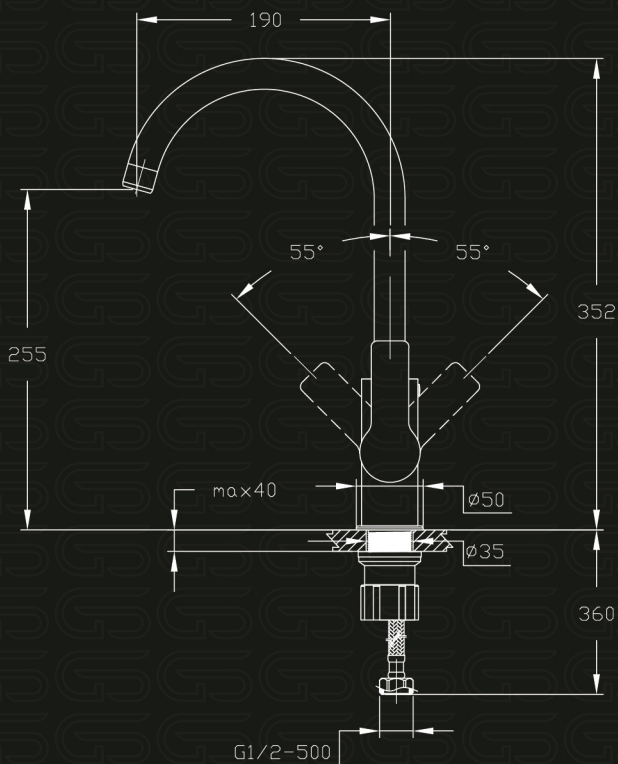

**Sky**

*Family*

Model Code

**GS** L1078-CP

خلاط مطبخ شجرة قنطره ماسورة متحركة  
Single Lever Kitchen Mixer With Swivel Tube Spout

CP GP BP RGP

Product Family : Sky  
 Product Code : GS L 1078-CP  
 Product Color : Nickel chrome plated  
 Available Color : CP GP BP RCP

Product Type : Kitchen Mixer  
 Main Material : Brass  
 Flexible Hose : G1/2"